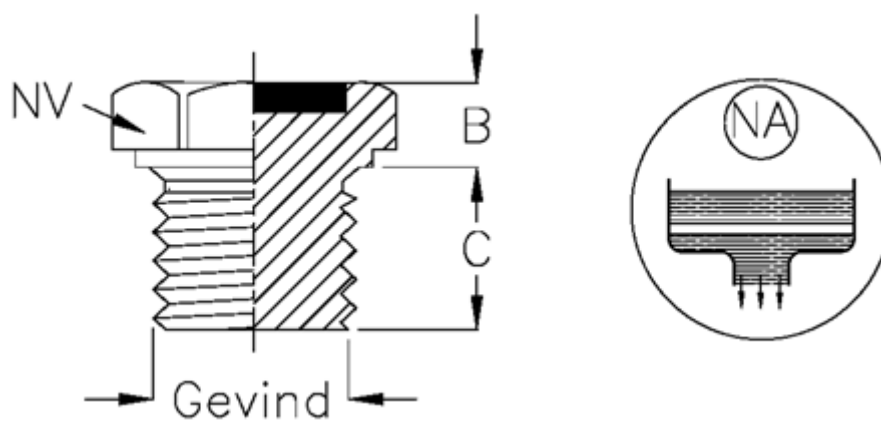

Article number: 21320447B

Description: Drain filling plug
Type 32A M10x1 ET.B (drain blue)

Measures

B = 5
C = 8
NV = 14
Thread = M10x1